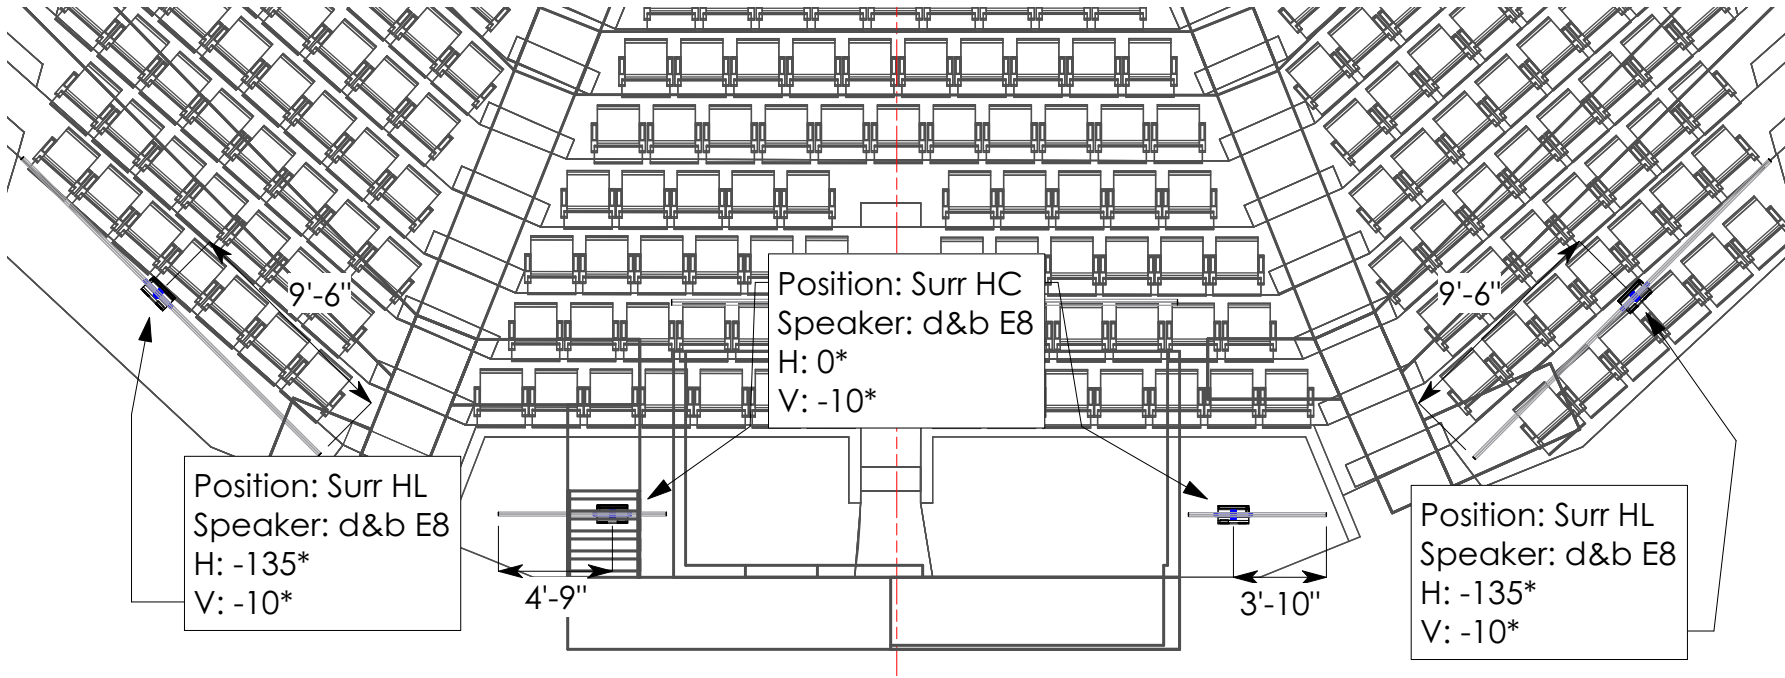

Position: HL
Installed E12D

Position: HR
Installed E12D

5'-0"

5'-0"

3'-0"

6'-0"

Position: Front Fills LCR
Speaker: d&b E4
Trim: 6"
Notes: on pit lip mount;
focused straight forward

Blue Stockings

UC - CCM
Speaker Plot - PA

Project:

Date: 2/2/22

Scale: 1/8" = 1'

Sheet:

1
OF
3

NOTES:

Project: Blue Stockings

Producer: UC - CCM

Purpose: Speaker Plot - Onstage

Date: 2/2/22

Scale: 1/8" = 1'

Sheet: 2 OF 3

Blue Stockings

UC - CCM

Speaker Plot - Surrounds

Project:

Date: 2/2/22

Scale: 1/8" = 1'

Sheet:

3 OF 3