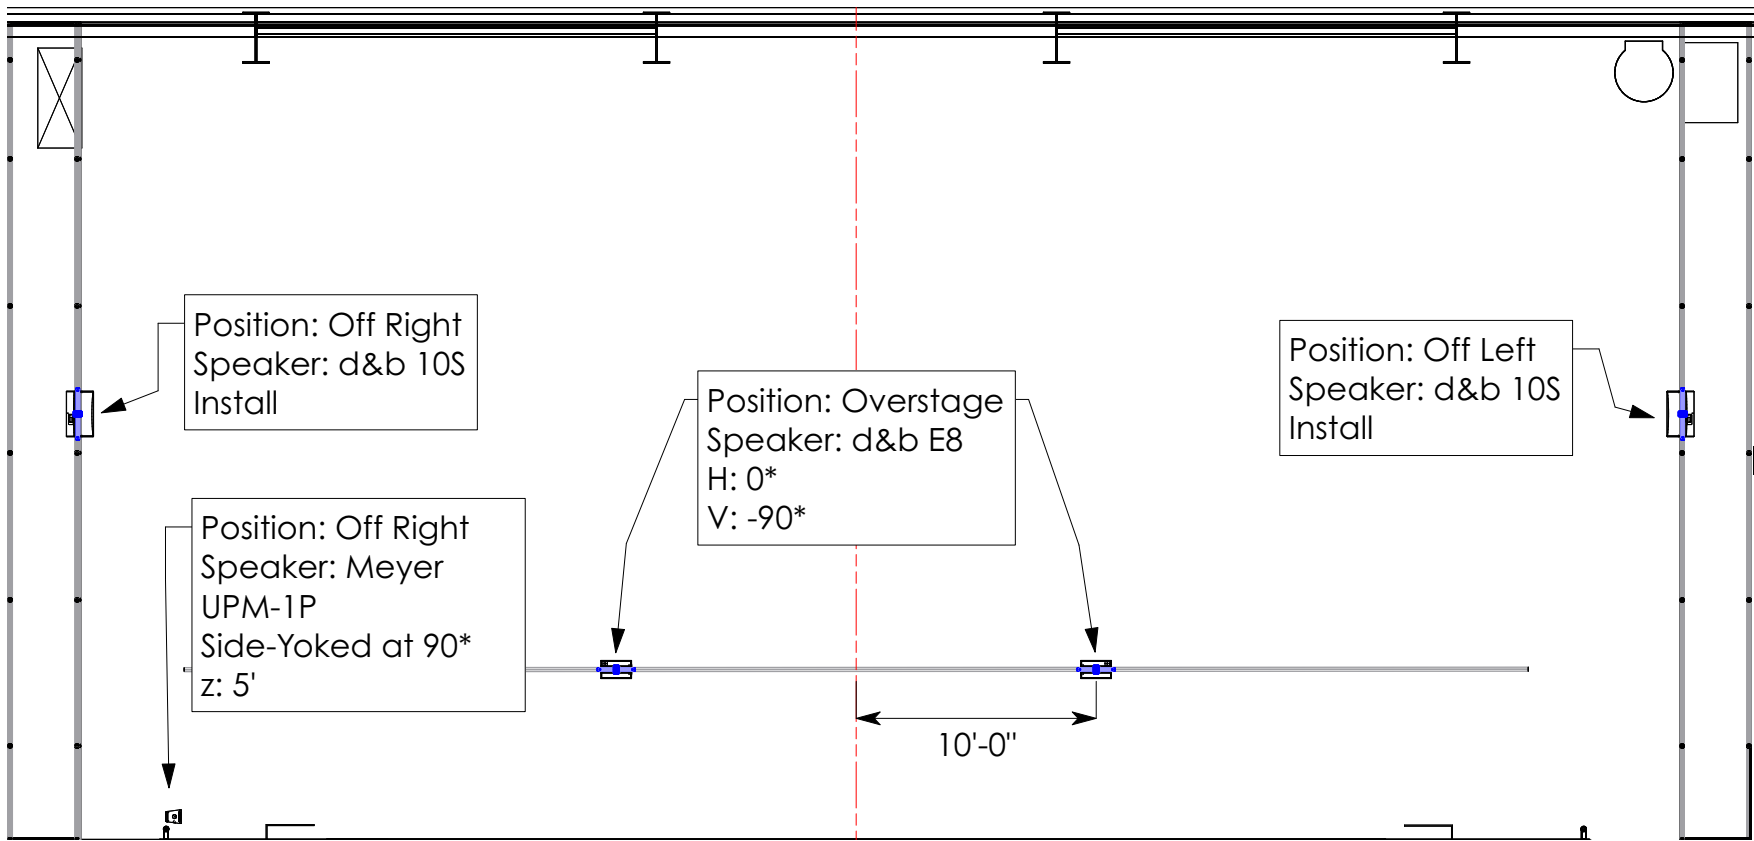

Position: HL
Installed E12D

Position: HR
Installed E12D

5'-0"

5'-0"

3'-0"

6'-0"

Position: Front Fills LCR
Speaker: d&b E4
Trim: 6"
Notes: on pit lip mount;
focused straight forward

Blue Stockings

UC - CCM
Speaker Plot - PA

Project:

Date: 2/2/22

Scale: 1/8" = 1'

Sheet:

1
OF
3

NOTES:

Project: Blue Stockings

Producer: UC - CCM

Purpose: Speaker Plot - Onstage

Date: 2/2/22

Scale: 1/8" = 1'

Sheet: 2 OF 3

Blue Stockings

UC - CCM

Speaker Plot - Surrounds

Project:

Date: 2/2/22

Scale: 1/8" = 1'

Sheet:

3 OF 3