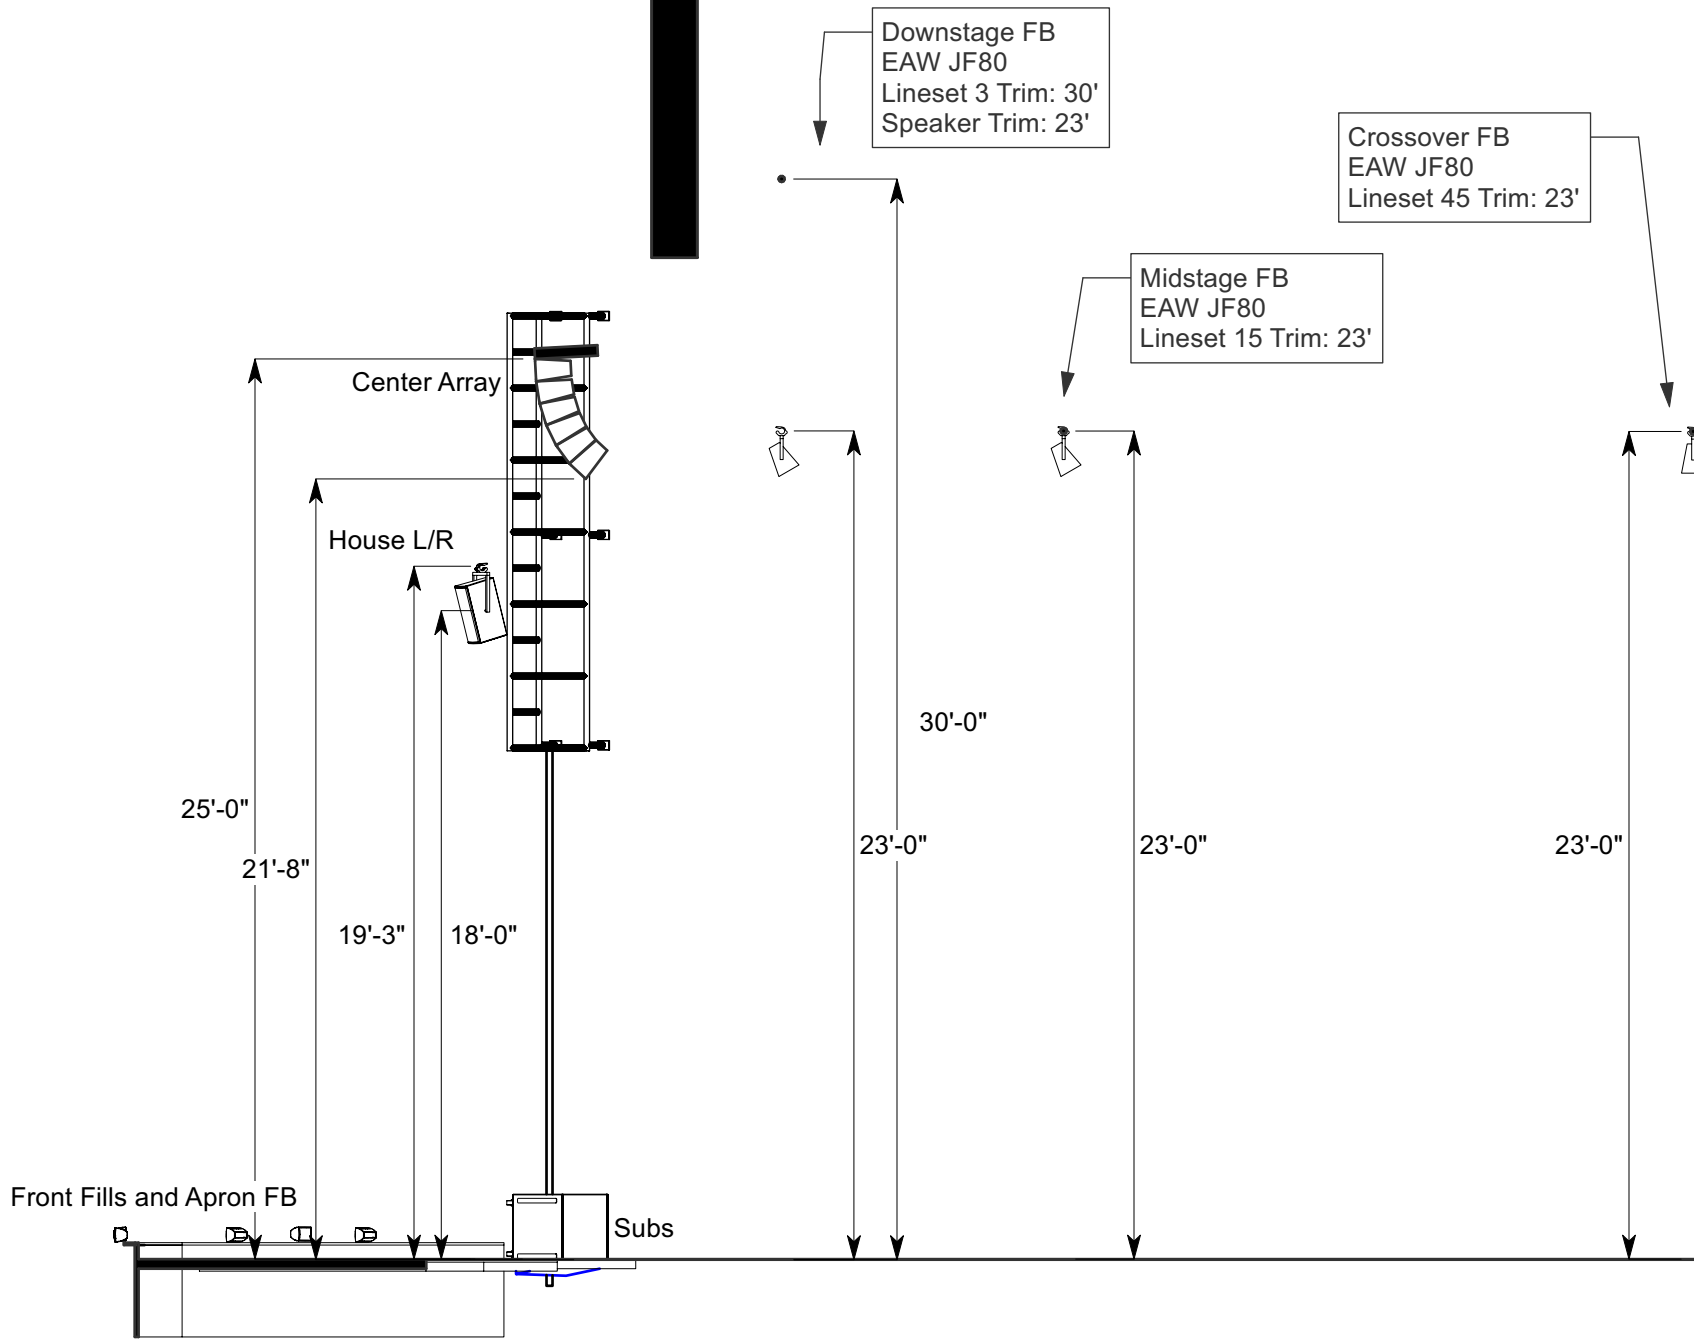

Design Team:	Alex Brock	Plot by Alex Brock
	Corbin Hopkins	
Drawn By:		Revision Date:

NOTES:

- Dimensions on left are mirrored across center line
- Center Array hung from chain motor
- L/R hung from safer side arms

NOTES:
- Dimensions on left are mirrored across center line
- All speakers on linesets are 10' from center

Project:
Xanadu Speaker Plots
University of Cincinnati
College Conservatory of Music
Purpose:
FB Speaker Plot

Date:
9/24/21

Scale:
3/16" = 1'

Sheet:
2
OF
3

Designer:
Alex Brock
Corbin Hopkins

Plot by Alex Brock
Venue by Nina Angelvis
Drawn By:
Revision Date:

NOTES:
- All speakers on linesets are 10' from center
- Trim heights are subject to change
- Downstage FB are hung lower than button to allow room for mirror ball
- House L/R are hung from safer side arms at 19'3"

Project: **Xanadu Speaker Plots**
University of Cincinnati
College Conservatory of Music
Producer:
Purpose: **Speaker Section**

Date: 9/24/21

Scale: 3/16" = 1'

Sheet: **3**
OF
3