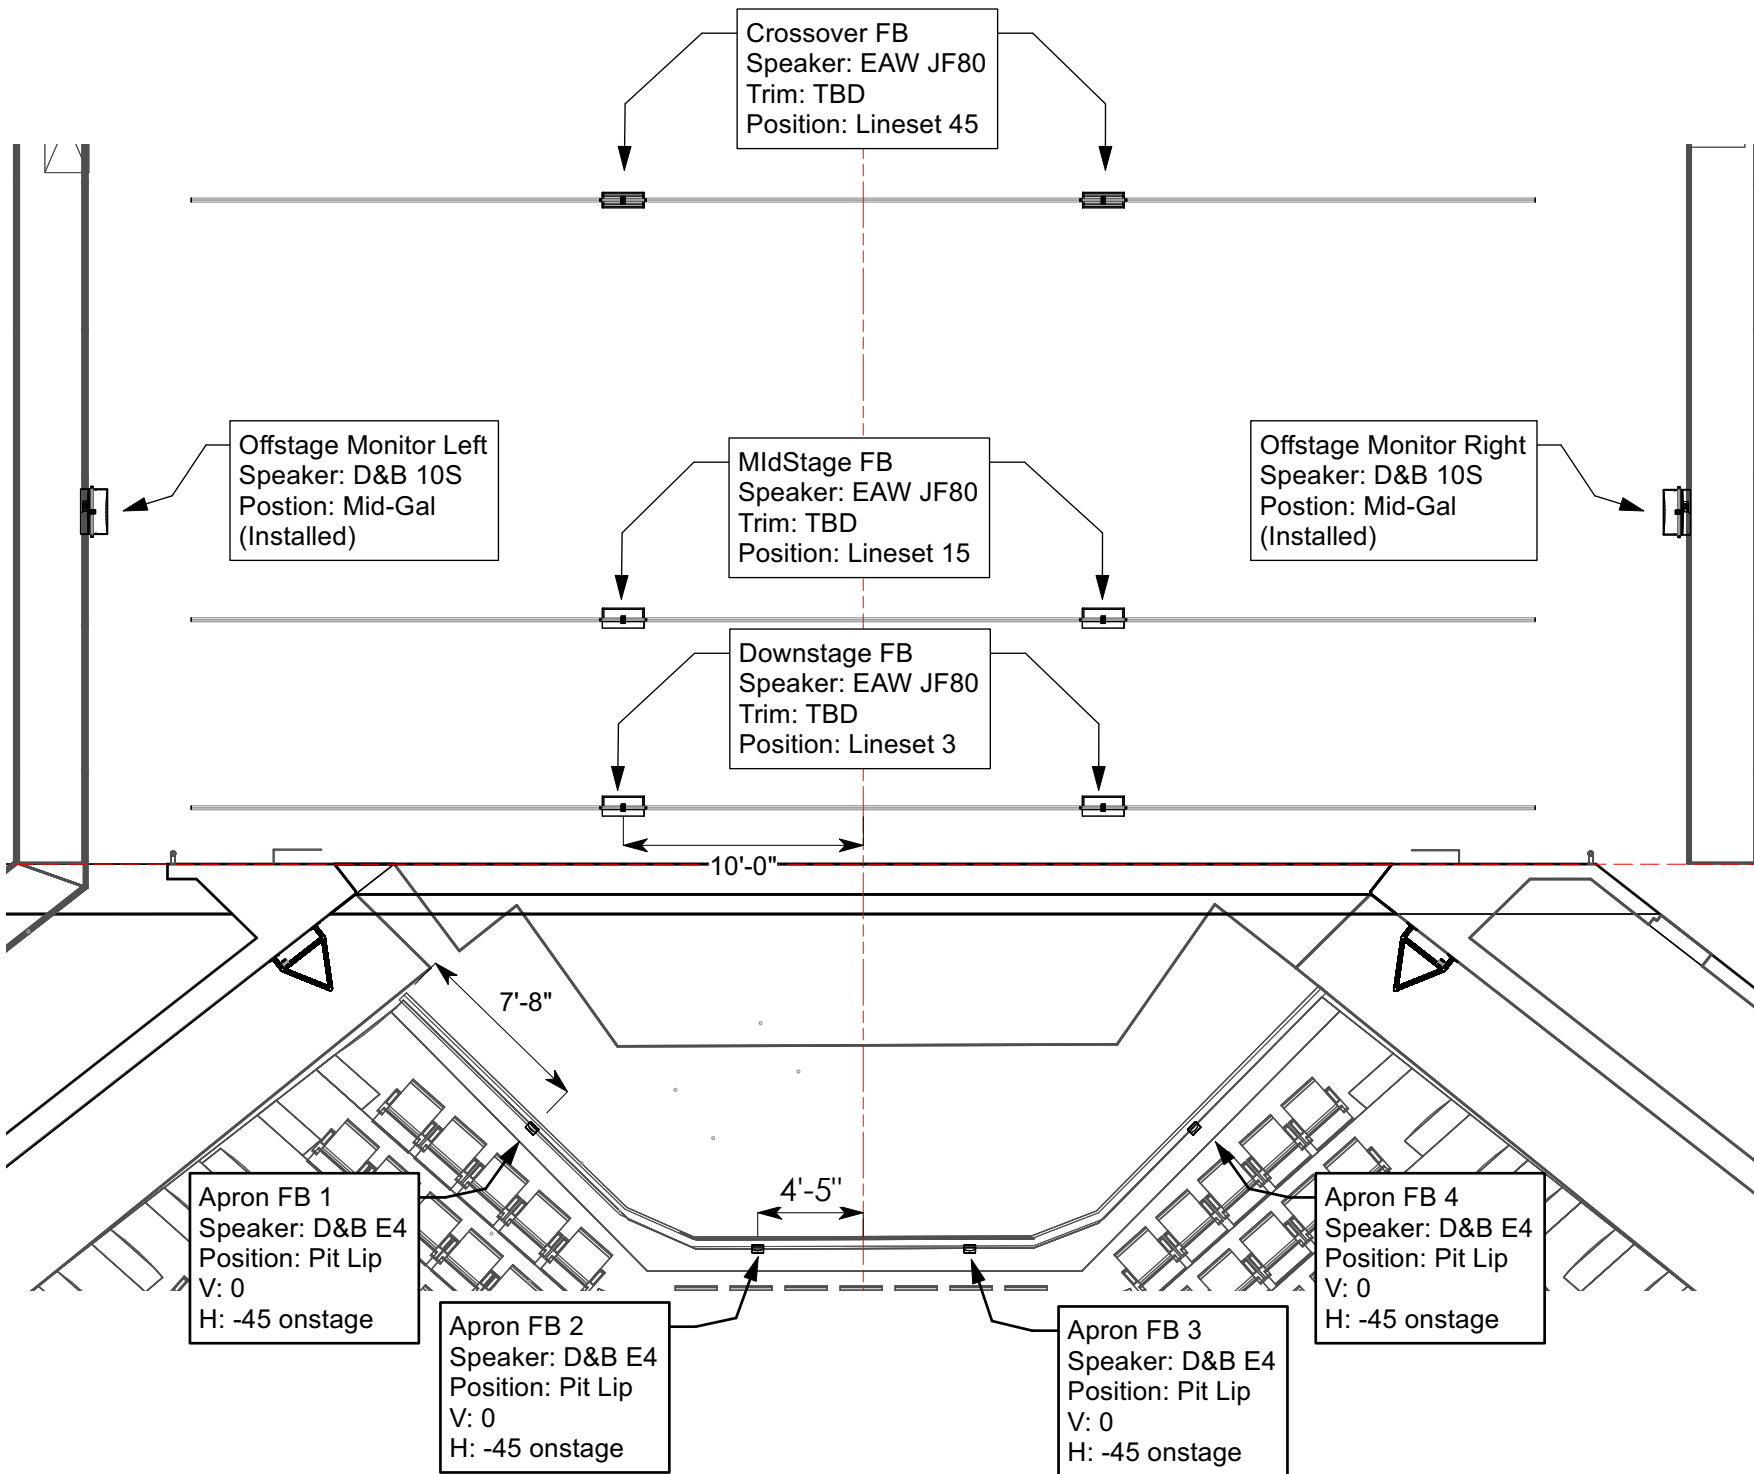

Designer:
Alex Brock
Corbin Hopkins

Plot by Alex Brock
Venue by Nina Agelvis
Drawn By:
Revision Date:

NOTES:
- Dimensions on left are mirrored across center line
- All speakers on linesets are 10' from center

Project:
Xanadu Speaker Plots
University of Cincinnati
College Conservatory of Music
Purpose:
FB Speaker Plot

Date:
9/24/21

Scale:
3/16" = 1'

Sheet:
2
OF
3