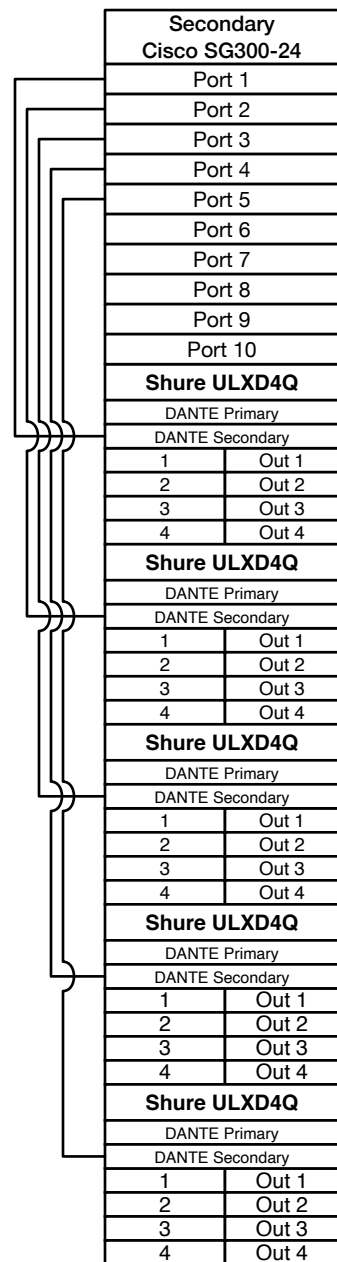

Assistant:
Mia Teboe

Production Sound Engineer:
Chris Berger

Notes:
- Shure rack already has ethernet runs to built in switches, just spec ethernet from Lectro Rx

Title:
Sound System

Document:
SLD - Primary

Date Modified:
04/02/22

Scale:
n/a

Sheet:

Secondary Cisco SG300-24	
Port 1	
Port 2	
Port 3	
Port 4	
Port 5	
Port 6	
Port 7	
Port 8	
Port 9	
Port 10	

Yamaha CL3	
Primary	
Secondary	
Omni I/O	
Omni In 1	Omni Out 1
Omni In 2	Omni Out 2
Omni In 3	Omni Out 3
Omni In 4	Omni Out 4
Omni In 5	Omni Out 5
Omni In 6	Omni Out 6
Omni In 7	Omni Out 7
Omni In 8	Omni Out 8
Midi In	Midi Out
Word Clock In	Word Clock Out
GPI	
Digital Out	
Control	

Yamaha Rio 1608	
Dante Primary	
Dante Secondary	
Mic/Line In 1	Line Out 1
Mic/Line In 2	Line Out 2
Mic/Line In 3	Line Out 3
Mic/Line In 4	Line Out 4
Mic/Line In 5	Line Out 5
Mic/Line In 6	Line Out 6
Mic/Line In 7	Line Out 7
Mic/Line In 8	Line Out 8
Mic/Line In 9	
Mic/Line In 10	
Mic/Line In 11	
Mic/Line In 12	
Mic/Line In 13	
Mic/Line In 14	
Mic/Line In 15	
Mic/Line In 16	